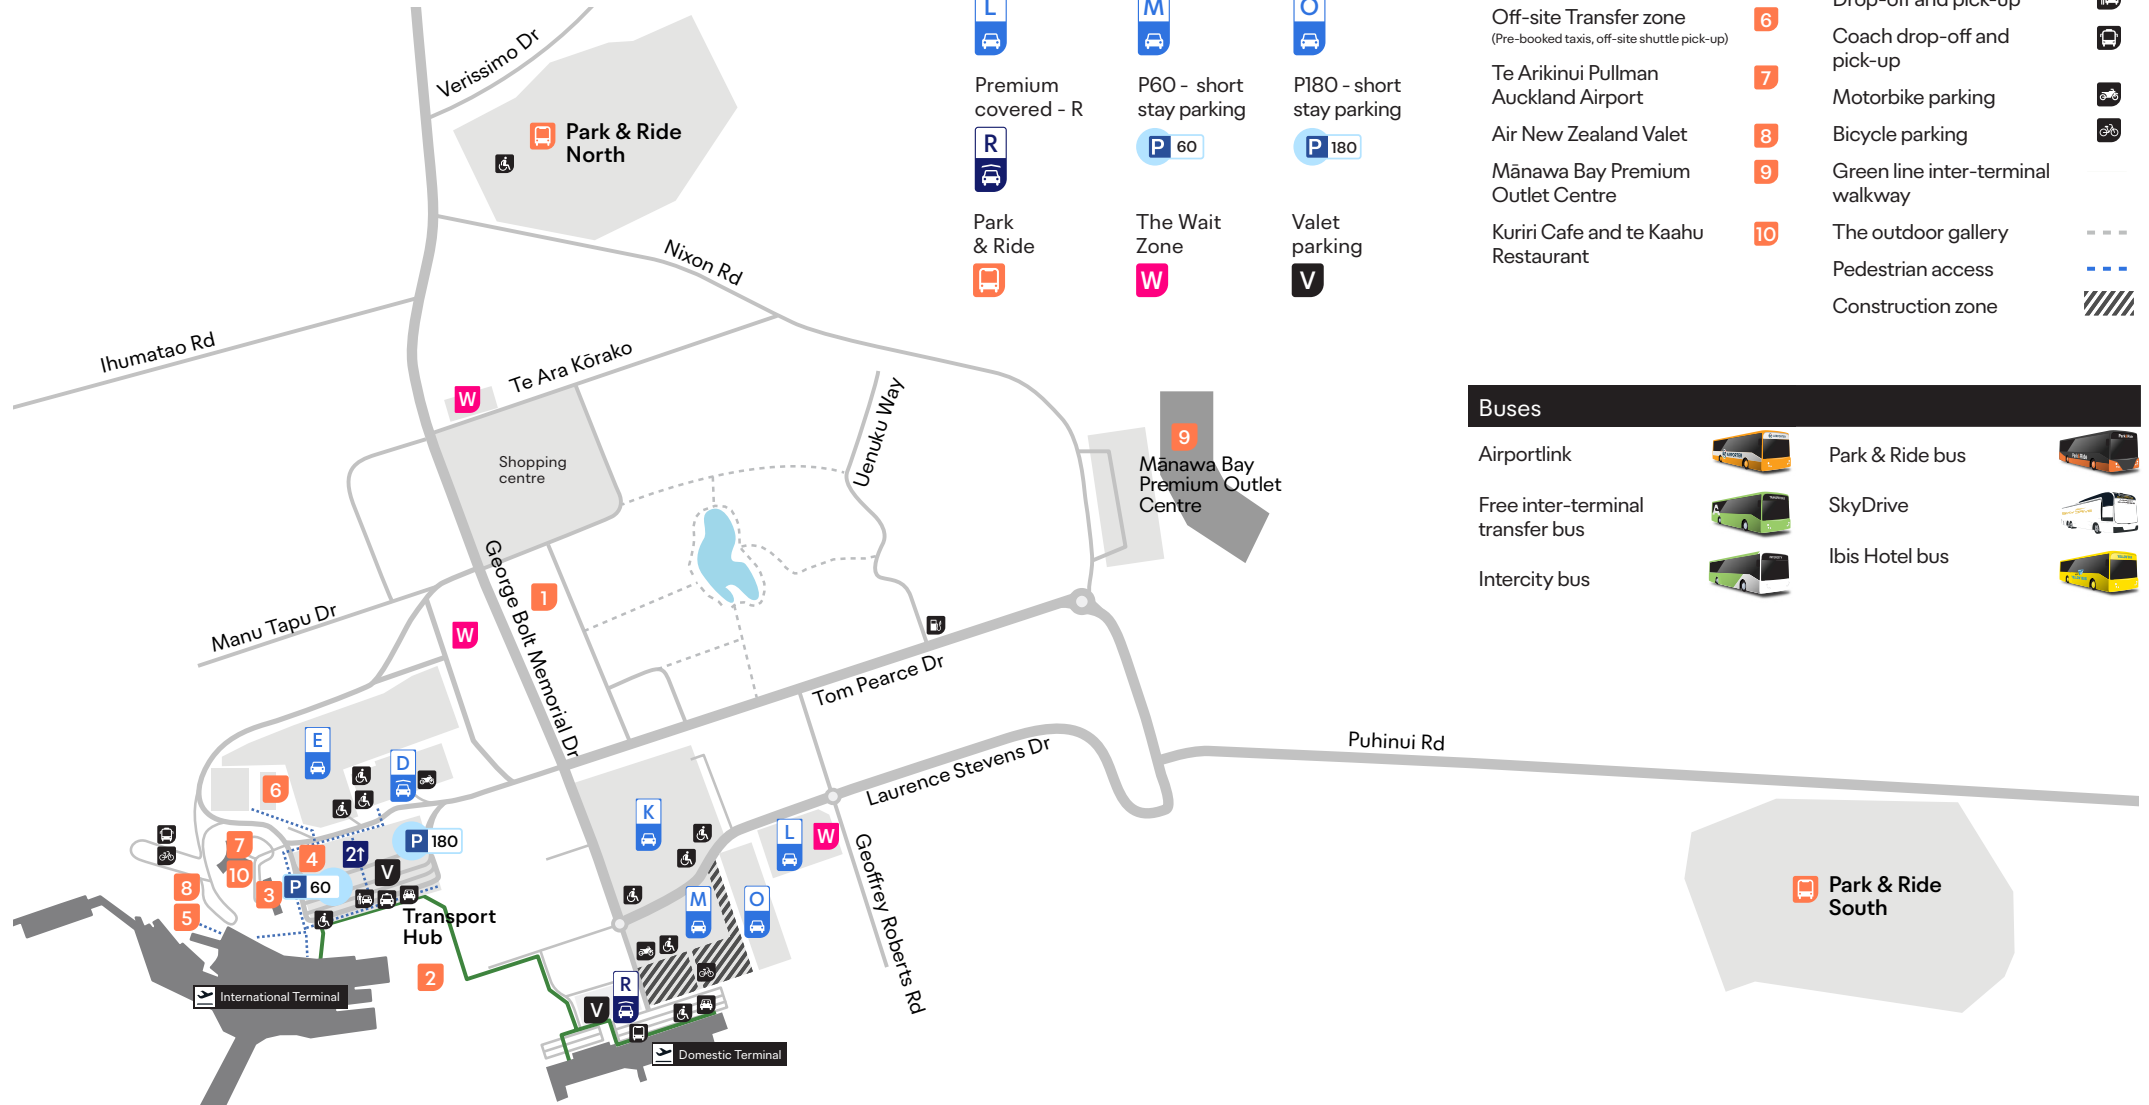

Auckland Airport Overview

Car parks

Standard uncovered - E 	Standard+ covered - D 	Standard uncovered - K
Standard uncovered - L 	Standard+ uncovered - M 	Standard pre-booked - O
Premium covered - R 	P60 - short stay parking 	P180 - short stay parking
Park & Ride 	The Wait Zone 	Valet parking

Amenities

Ibis Budget Hotel	
Aviation security	
Novotel Hotel	
Rental cars	
Transport Pick-up zone (Taxis, rideshares, Supershuttle)	
Off-site Transfer zone (Pre-booked taxis, off-site shuttle pick-up)	
Te Arikiniui Pullman Auckland Airport	
Air New Zealand Valet	
Mānawa Bay Premium Outlet Centre	
Kuriri Cafe and te Kaahu Restaurant	

Facilities

Accessibility park	
Petrol station	
Taxi drop-off	
Bus drop-off and pick-up	
Rideshare drop-off	
Drop-off and pick-up	
Coach drop-off and pick-up	
Motorbike parking	
Bicycle parking	
Green line inter-terminal walkway	
The outdoor gallery	
Pedestrian access	
Construction zone	

Buses

Airportlink		Park & Ride bus	
Free inter-terminal transfer bus		SkyDrive	
Intercity bus		Ibis Hotel bus	